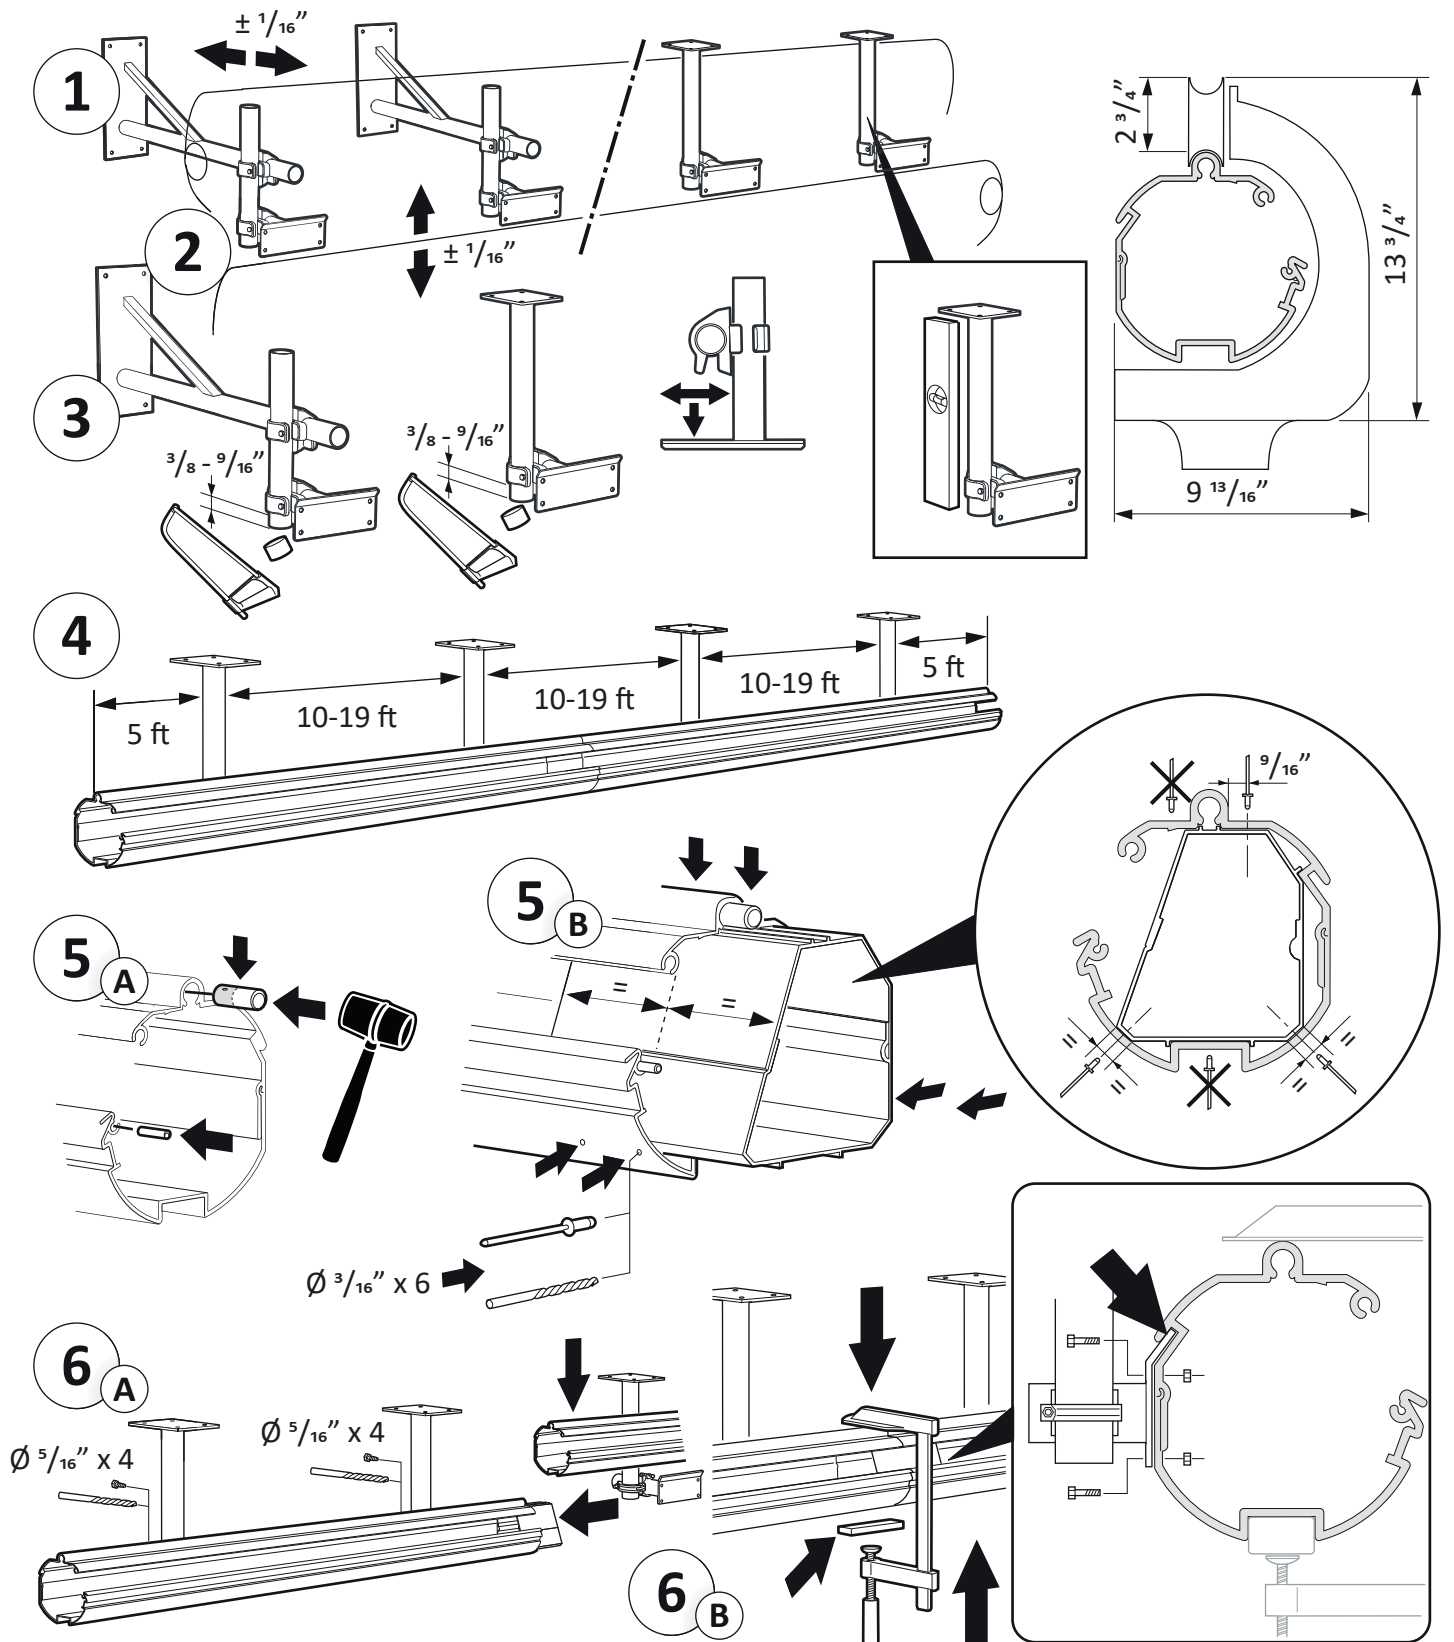

MOVEX

INSTALLATION

APS

7

$\varnothing 3/16'' \times 6$

8

10

9