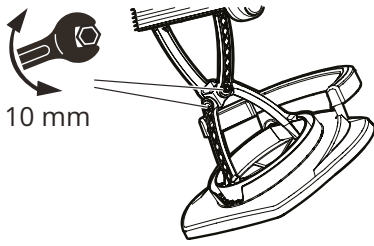

Installation

PR 5000/7000

MOVEX

PURE ADVANTAGE

Ø (mm)	A	B	C	D	E
Ø4/5"	16 1/2	33	6	24 1/2	42 1/2
Ø6/8"	16 1/2	30 1/2	8	25 1/2	42 1/2

EXTRACTION ARMS · VEHICLE EXHAUST EXTRACTION · FANS · FILTERS · CURTAINS · CONTROLS