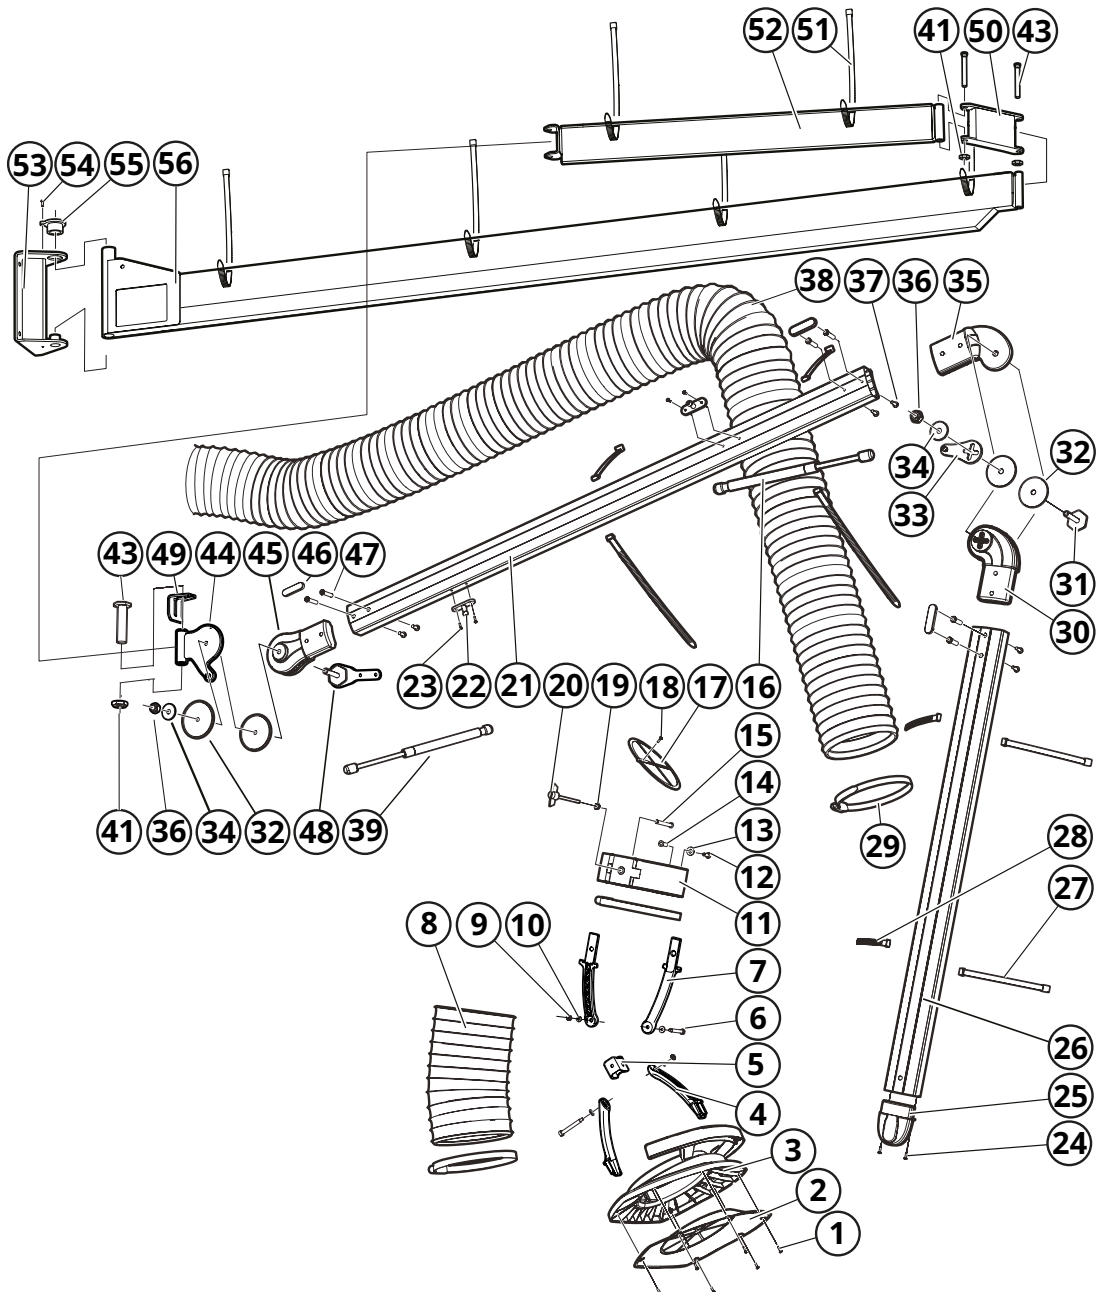

Installation

PR 5000/7000

MOVEX

PURE ADVANTAGE

Ø (mm)	A	B	C	D	E
Ø4/5"	16 1/2	33	6	24 1/2	42 1/2
Ø6/8"	16 1/2	30 1/2	8	25 1/2	42 1/2

EXTRACTION ARMS · VEHICLE EXHAUST EXTRACTION · FANS · FILTERS · CURTAINS · CONTROLS

MOVEX