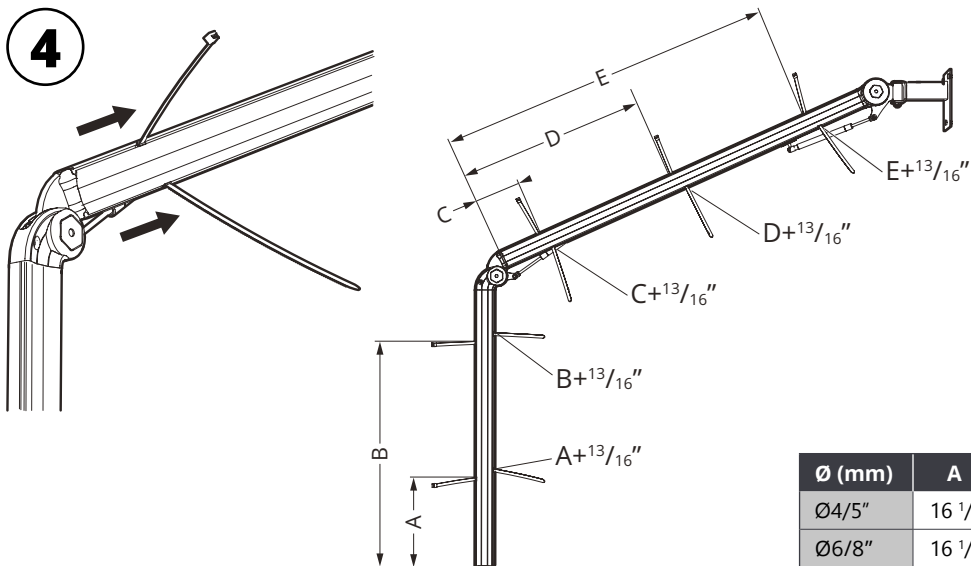

Installation

PR 5000/7000

MOVEX

PURE ADVANTAGE

Ø (mm)	A	B	C	D	E
Ø4/5"	16 1/2	33	6	24 1/2	42 1/2
Ø6/8"	16 1/2	30 1/2	8	25 1/2	42 1/2

EXTRACTION ARMS · VEHICLE EXHAUST EXTRACTION · FANS · FILTERS · CURTAINS · CONTROLS