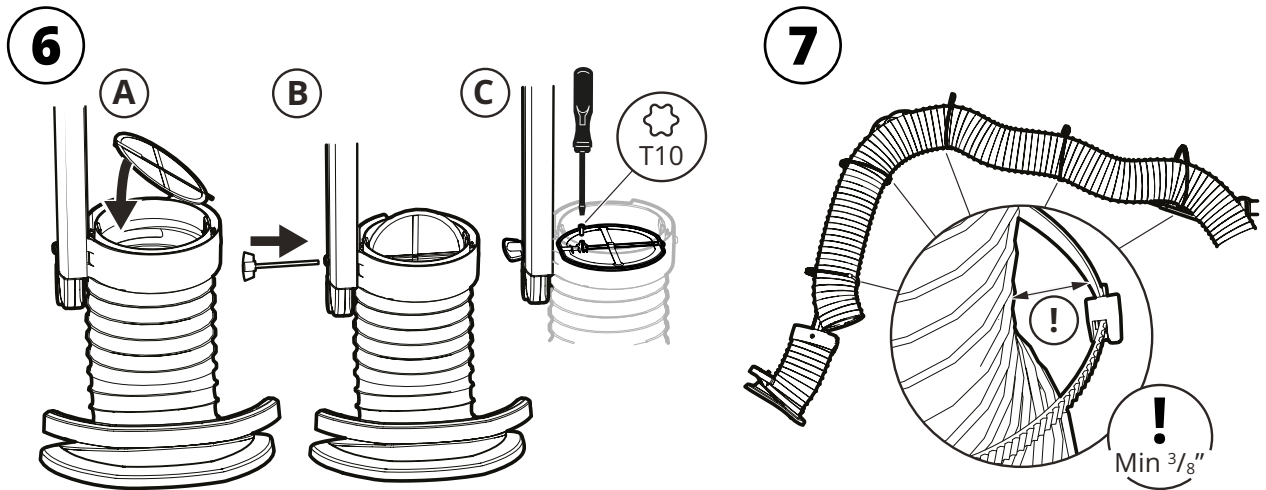

Installation

PR 5000/7000

MOVEX

PURE ADVANTAGE

Ø (mm)	A	B	C	D	E
Ø4/5"	16 1/2	33	6	24 1/2	42 1/2
Ø6/8"	16 1/2	30 1/2	8	25 1/2	42 1/2

EXTRACTION ARMS · VEHICLE EXHAUST EXTRACTION · FANS · FILTERS · CURTAINS · CONTROLS