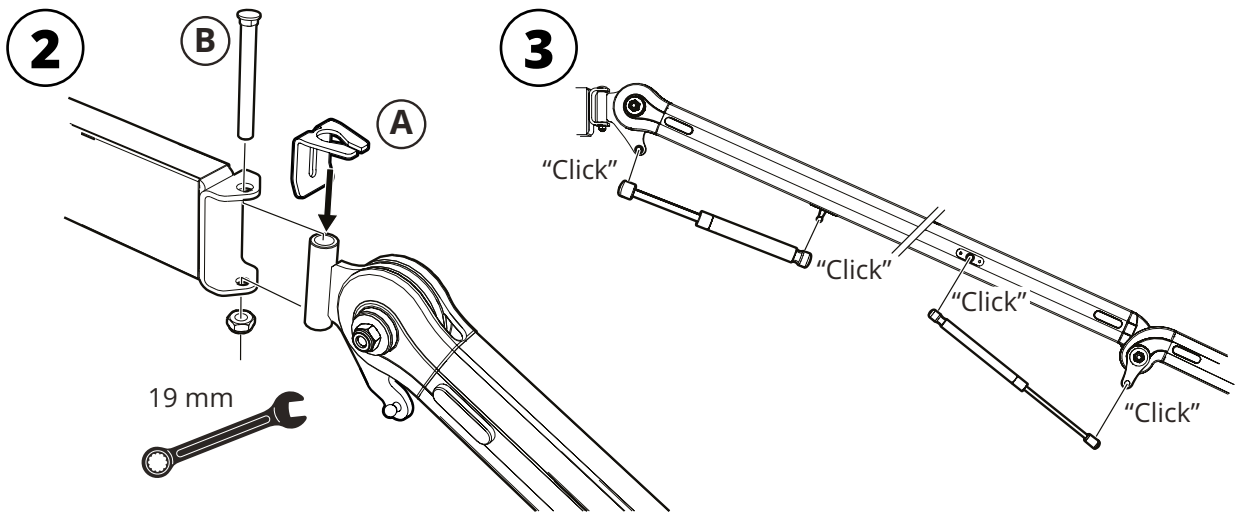

Installation

PR 5000/7000

MOVEX

PURE ADVANTAGE

Ø (mm)	A	B	C	D	E
Ø4/5"	16 1/2	33	6	24 1/2	42 1/2
Ø6/8"	16 1/2	30 1/2	8	25 1/2	42 1/2

EXTRACTION ARMS · VEHICLE EXHAUST EXTRACTION · FANS · FILTERS · CURTAINS · CONTROLS