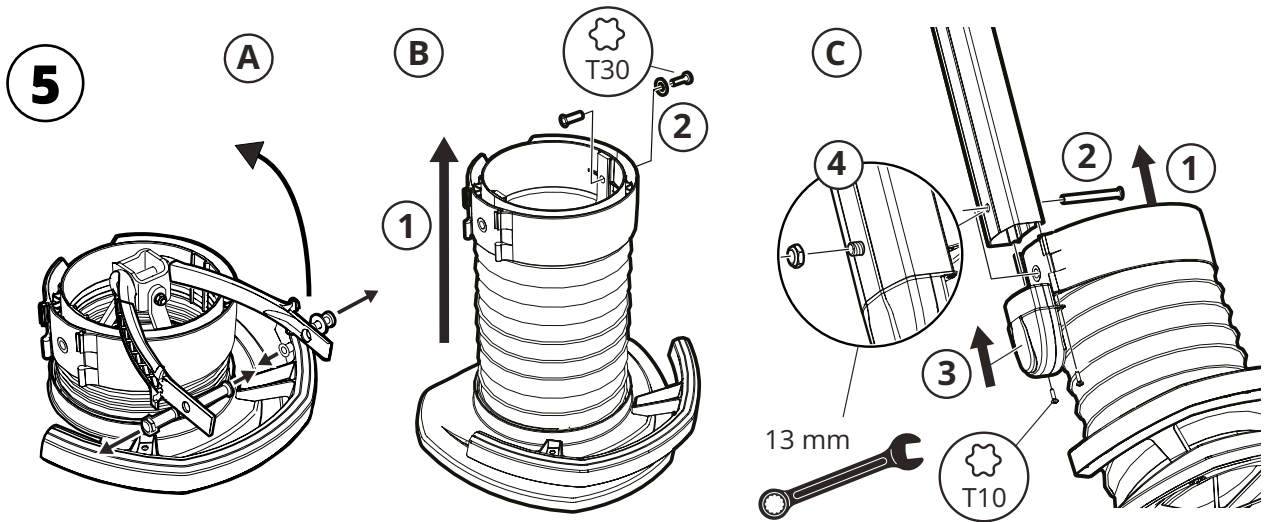

Installation

PR 5000/7000

MOVEX

PURE ADVANTAGE

Ø (mm)	A	B	C	D	E
Ø4/5"	16 1/2	33	6	24 1/2	42 1/2
Ø6/8"	16 1/2	30 1/2	8	25 1/2	42 1/2

EXTRACTION ARMS · VEHICLE EXHAUST EXTRACTION · FANS · FILTERS · CURTAINS · CONTROLS