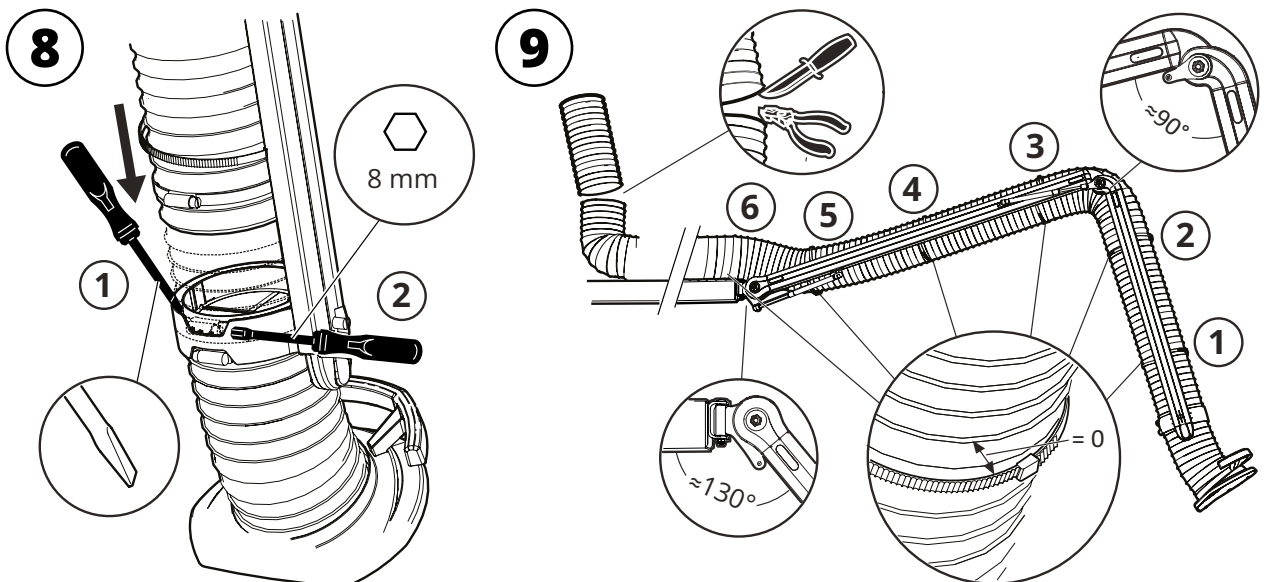

Installation

PR 5000/7000

MOVEX

PURE ADVANTAGE

Ø (mm)	A	B	C	D	E
Ø4/5"	16 1/2	33	6	24 1/2	42 1/2
Ø6/8"	16 1/2	30 1/2	8	25 1/2	42 1/2

EXTRACTION ARMS · VEHICLE EXHAUST EXTRACTION · FANS · FILTERS · CURTAINS · CONTROLS