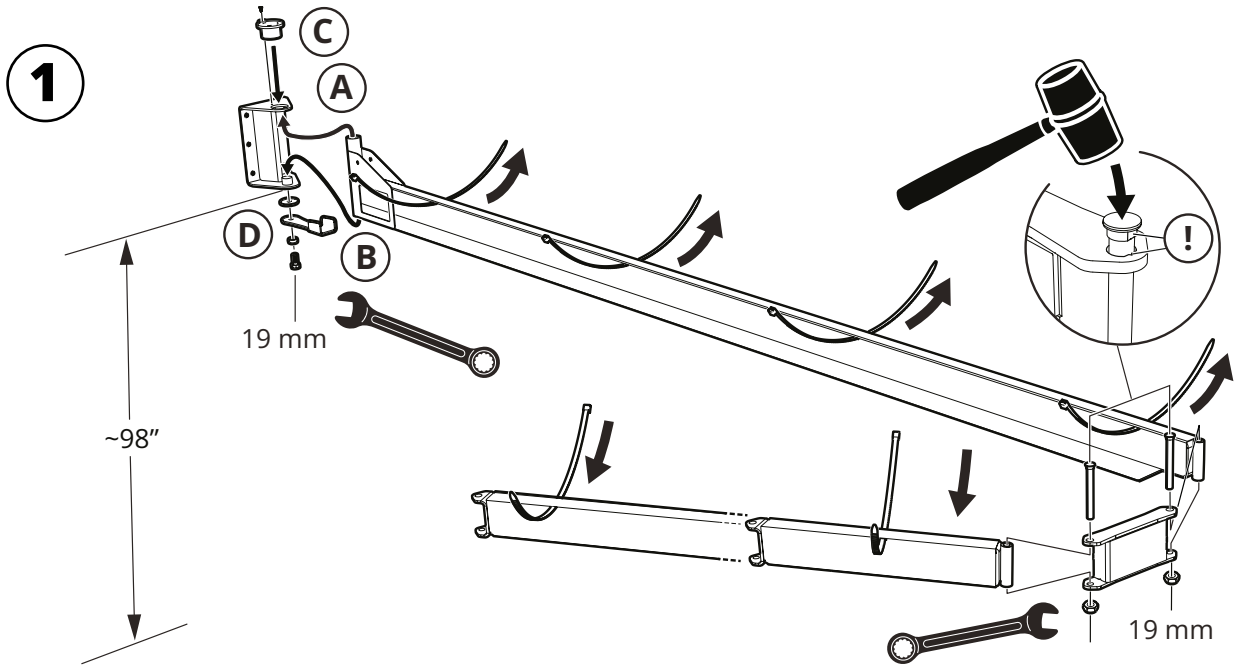

Installation

PR 5000/7000

MOVEX

PURE ADVANTAGE

Ø (mm)	A	B	C	D	E
Ø4/5"	16 1/2	33	6	24 1/2	42 1/2
Ø6/8"	16 1/2	30 1/2	8	25 1/2	42 1/2

EXTRACTION ARMS · VEHICLE EXHAUST EXTRACTION · FANS · FILTERS · CURTAINS · CONTROLS