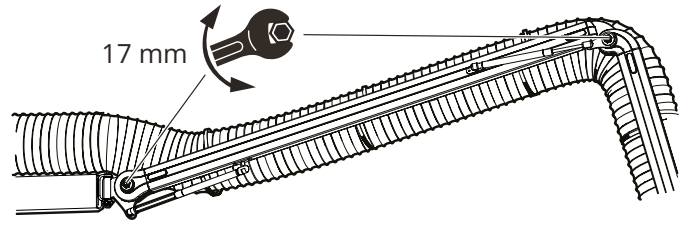

Installation

PR 5000/7000

MOVEX

PURE ADVANTAGE

Ø (mm)	A	B	C	D	E
Ø4/5"	16 1/2	33	6	24 1/2	42 1/2
Ø6/8"	16 1/2	30 1/2	8	25 1/2	42 1/2

EXTRACTION ARMS · VEHICLE EXHAUST EXTRACTION · FANS · FILTERS · CURTAINS · CONTROLS