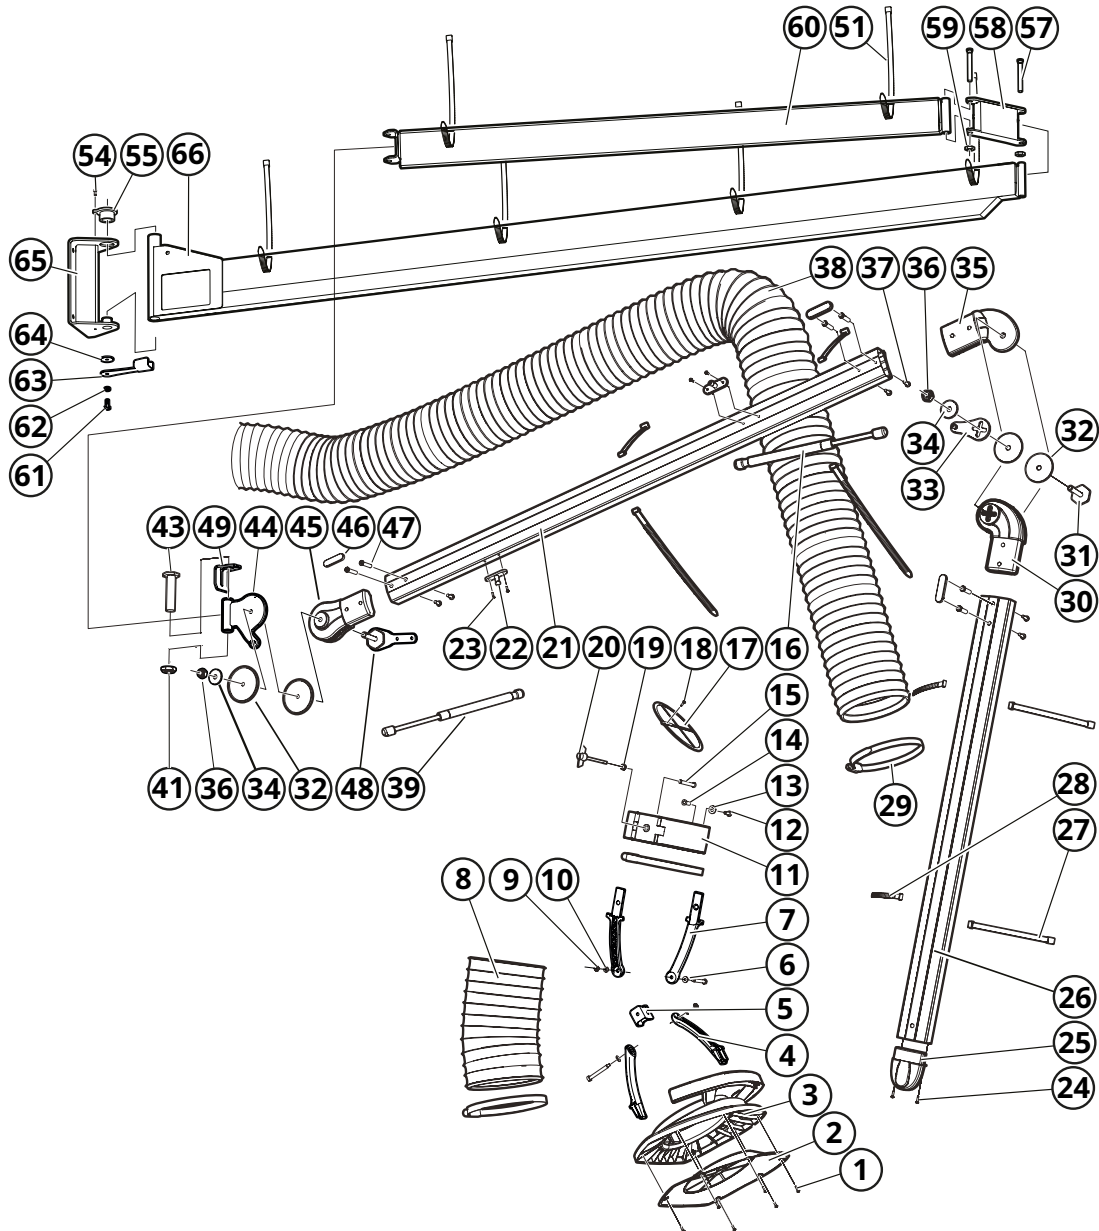

Installation

PR 9000/11000

MOVEX

PURE ADVANTAGE

EXTRACTION ARMS · VEHICLE EXHAUST EXTRACTION · FANS · FILTERS · CURTAINS · CONTROLS

MOVEX