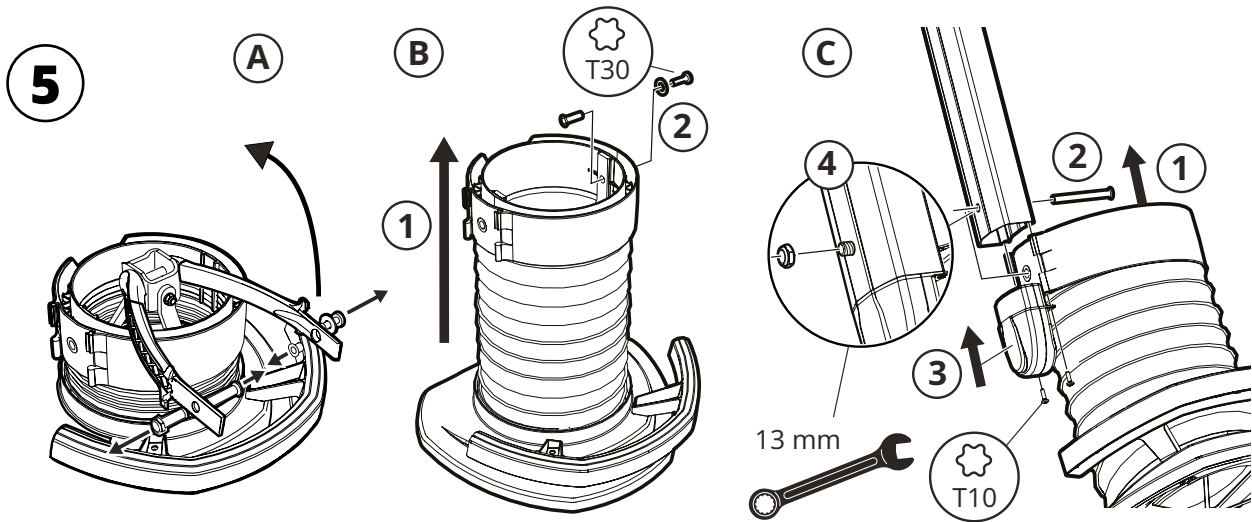

Installation

PR 9000/11000

MOVEX

PURE ADVANTAGE

EXTRACTION ARMS · VEHICLE EXHAUST EXTRACTION · FANS · FILTERS · CURTAINS · CONTROLS

MOVEX