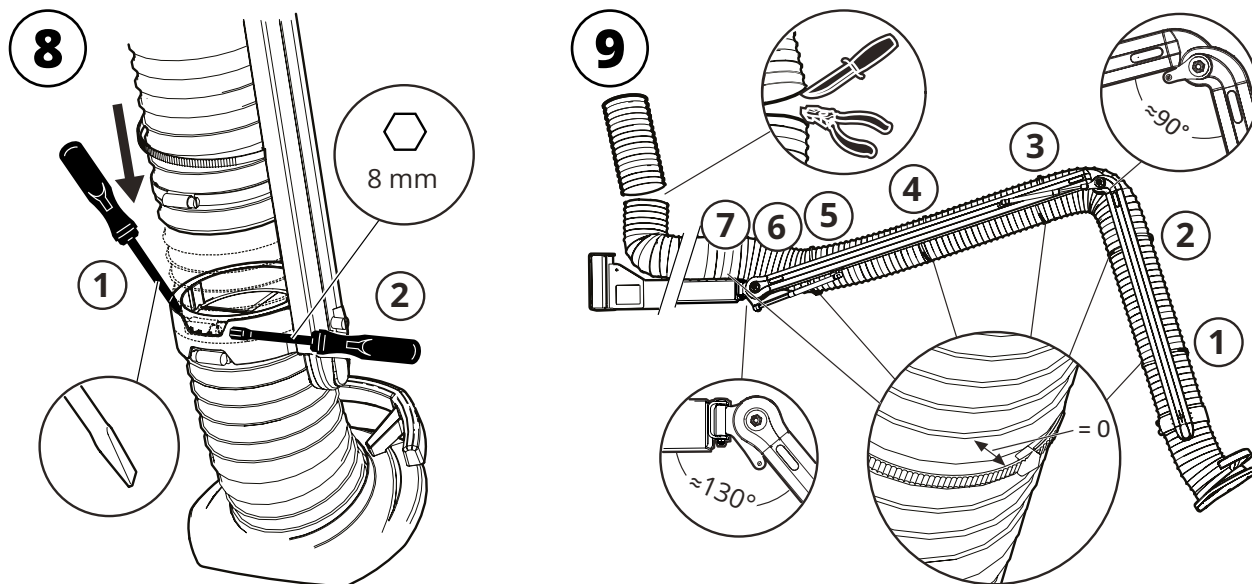

Installation

PR 9000/11000

MOVEX

PURE ADVANTAGE

EXTRACTION ARMS · VEHICLE EXHAUST EXTRACTION · FANS · FILTERS · CURTAINS · CONTROLS

MOVEX