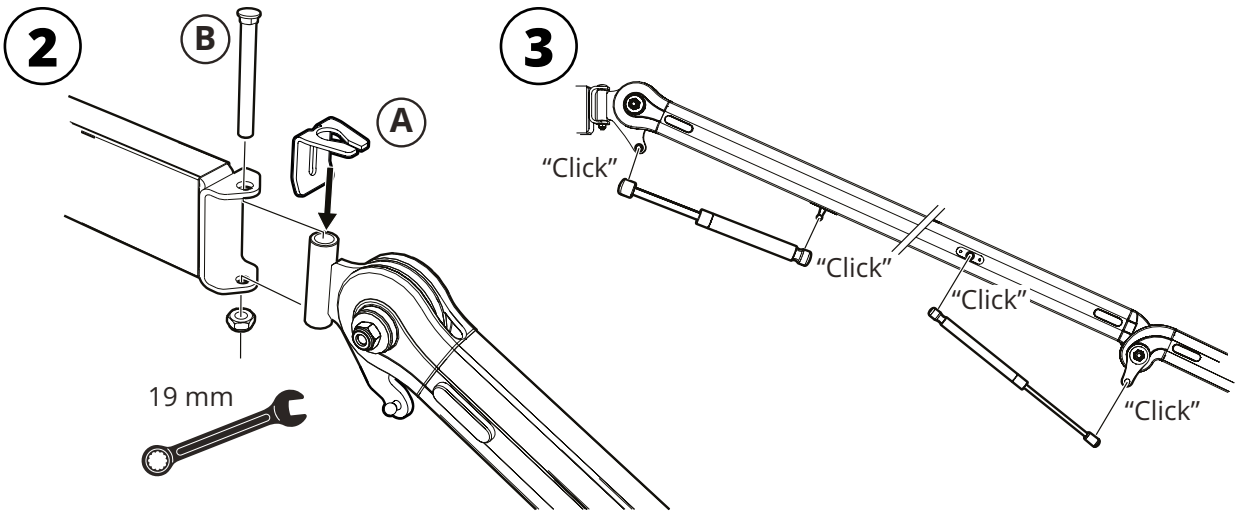

Installation

PR 9000/11000

MOVEX

PURE ADVANTAGE

EXTRACTION ARMS · VEHICLE EXHAUST EXTRACTION · FANS · FILTERS · CURTAINS · CONTROLS

MOVEX