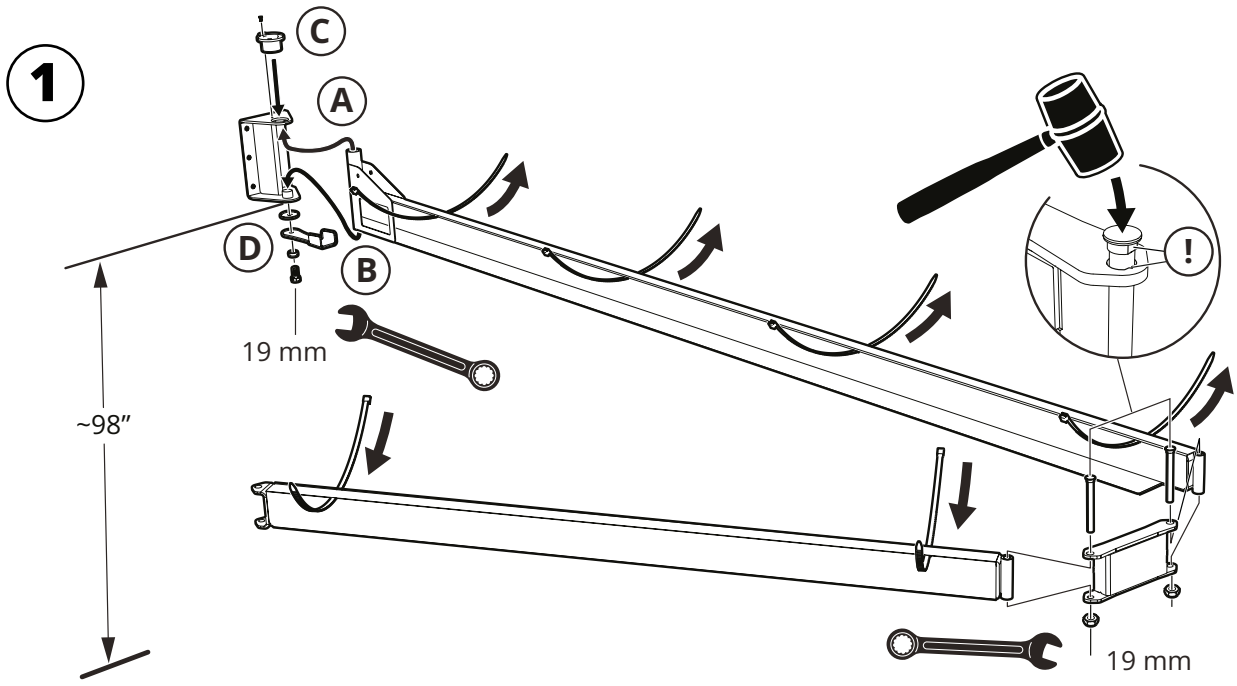

Installation

PR 9000/11000

MOVEX

PURE ADVANTAGE

EXTRACTION ARMS · VEHICLE EXHAUST EXTRACTION · FANS · FILTERS · CURTAINS · CONTROLS

MOVEX