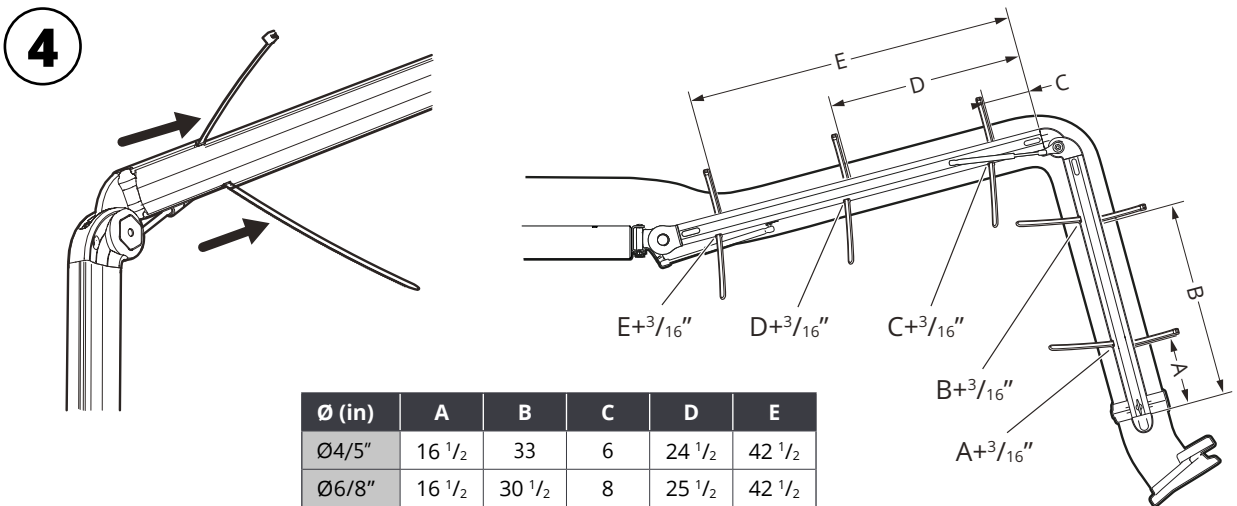

Installation

PR 9000/11000

MOVEX

PURE ADVANTAGE

EXTRACTION ARMS · VEHICLE EXHAUST EXTRACTION · FANS · FILTERS · CURTAINS · CONTROLS

MOVEX