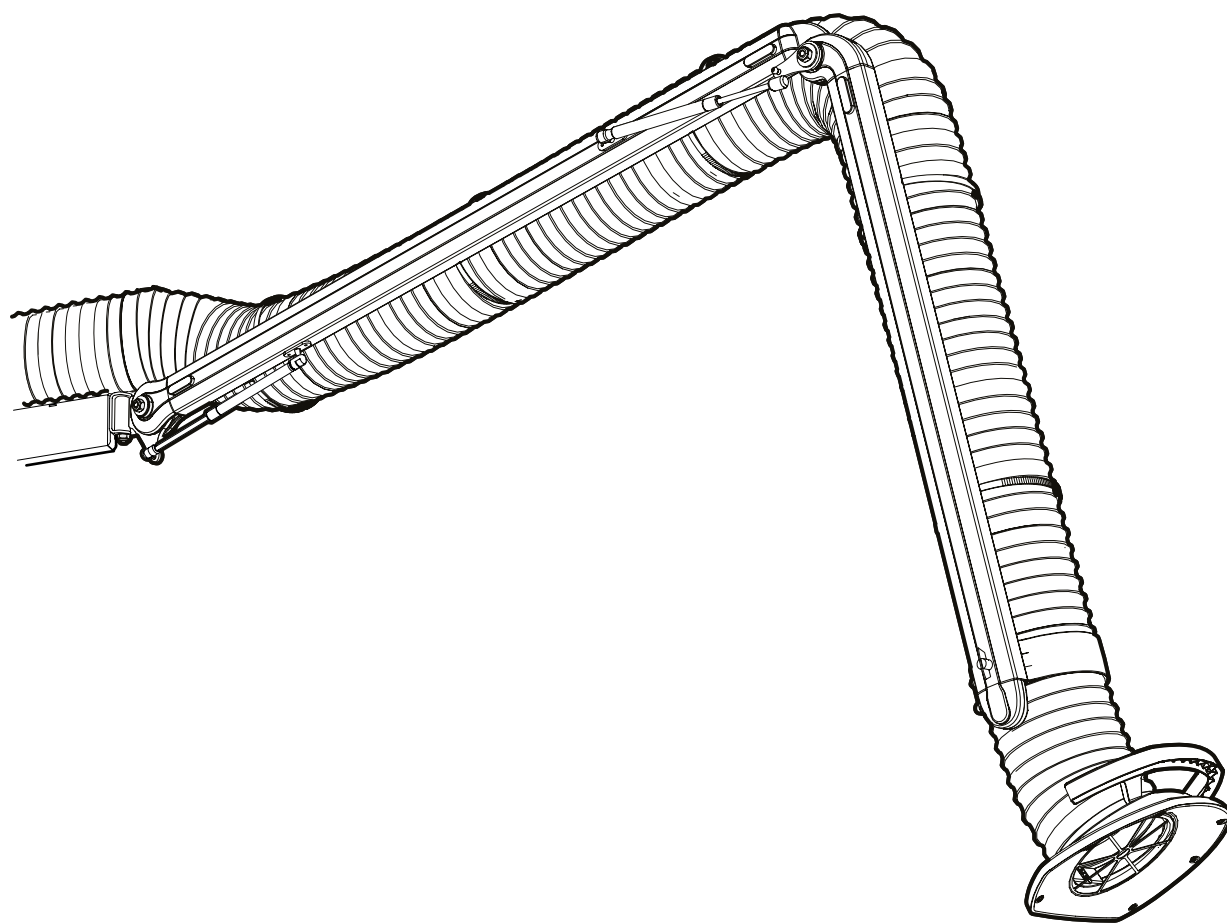

Installation

PR 9000/11000

MOVEX

PURE ADVANTAGE

EXTRACTION ARMS · VEHICLE EXHAUST EXTRACTION · FANS · FILTERS · CURTAINS · CONTROLS

MOVEX